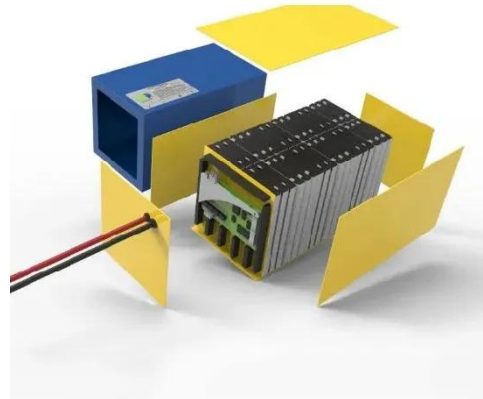

The Ultimate Guide to Outdoor Power Cabinets: Weatherproof

...

Meet the outdoor power cabinet - your new best friend for managing electricity in the great outdoors. These weatherproof warriors are revolutionizing how we power everything from landscape lighting to ...

[Get Price](#)

professional IP65 Outdoor Power Cabinet custom,oem IP65 Outdoor ...

Consnant is a professional IP65 Outdoor Power Cabinet manufacturer,100% factory price, customizable. Get a free quote now!

[Get Price](#)

Outdoor Power Cabinet , Power Cabinet , NPX06-H1

LongXing outdoor power cabinet provides flexible size options, offers the ideal enclosure solution to build the whole base station inside.

[Get Price](#)