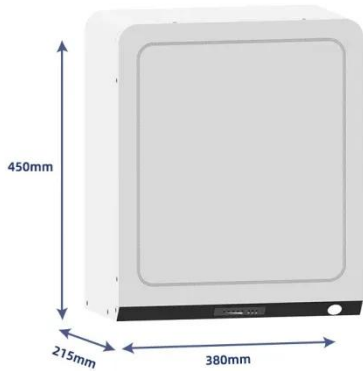

Wave Inverter

The 300 Watt pure sine wave inverter converts the 12 Volt, 24 Volt or 48 Volt DC Volt into AC power for AC devices such as TV, lights, power tools, cooker, kettle, blender ect.

[Get Price](#)

PowerInverters , Buy 12V, 24V & Pure Sine Wave

Professional grade power inverter with built-in 25A battery charger and automatic transfer switch. Ideal for RVs and off-grid systems. Convert 12V/24V DC to 120V AC with our certified pure sine wave ...

[Get Price](#)