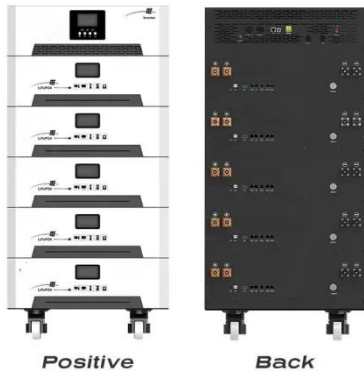

[Get Price](#)

Galp building 73MW/147MWh of Sungrow ...

Galp has announced construction on BESS projects in Spain and Portugal

using equipment from inverter and BESS firm Sungrow.

[Get Price](#)

Guide de voyage et vacances au Portugal