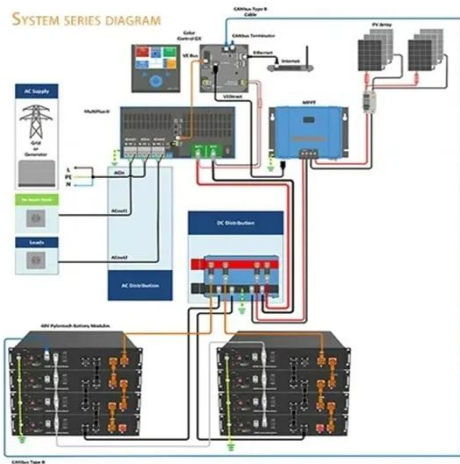

## Port vila energy storage methods

Thanks to the rich energy sources, ports, especially large seaport integrated energy systems, can apply various energy storage technologies such as electric energy storage, thermal energy storage, natural ...

## Solar container communication station wind power node

A globally interconnected solar-wind power system can meet future electricity demand while lowering costs, enhancing resilience, and supporting a stable, sustainable

## Advanced Smart Grid Integration Port Vila

Cetelnet offers end-to-end smart grid integration services tailored to the

technical, geographic, and regulatory needs of Port Vila and the wider Vanuatu energy sector.