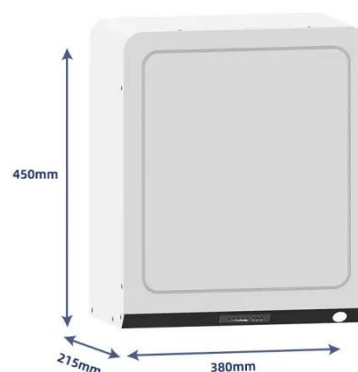

Photovoltaic Panel Mountain Installation: Challenges and Innovative

Why Mountain Solar Farms Are the Next Frontier in Renewable Energy? As global energy demands grow 18% faster than grid upgrades (2024 Global Solar Trends Report), engineers are literally reaching new heights with ...