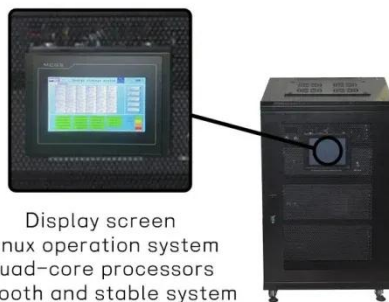

[Get Price](#)

Display screen
Linux operation system
quad-core processors
smooth and stable system

Outdoor Telecom Cabinet & Telecom Power System

Introduction ESTEL (GUANGDONG)TECHNOLOGY CO., LTD, located in China, is a professional supplier of integrated outdoor telecom cabinet and temperature control solutions for outdoor telecom ...