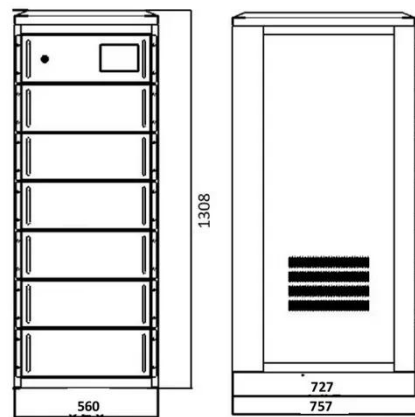

[Get Price](#)

Weatherproof Outdoor Electrical Enclosures , Durable Outdoor ...

Whether you need rack mounted weatherproof telecom enclosures, outdoor rated telecom enclosures with fans, or superior telecom data cabinets exterior, AZE Telecom has the perfect solution for you.

[Get Price](#)

Display screen
Linux operation system
quad-core processors
smooth and stable system

Outdoor Telecom Cabinet & Telecom Power System

Introduction ESTEL (GUANGDONG)TECHNOLOGY CO., LTD, located in China, is a professional supplier of integrated outdoor telecom cabinet and temperature control solutions for outdoor telecom ...

[Get Price](#)

Outdoor Telecom Cabinet