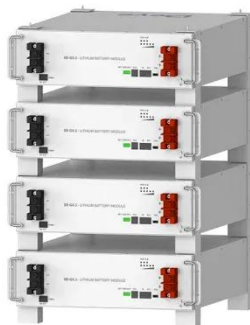

[Get Price](#)

Deye Official Store

10 years warranty

How to Choose the Right Inverter for a Lithium Battery System

A well-matched inverter for lithium battery installations must support high discharge rates, tolerate rapid voltage changes, and ideally communicate with the battery management system (BMS). These ...

[Get Price](#)