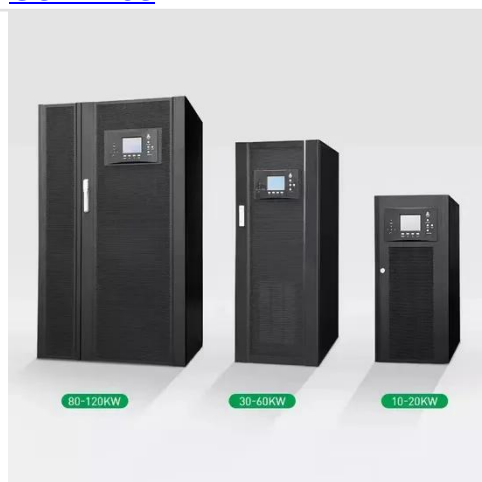

Container Energy Storage System: All You Need to Know

These systems consist of energy storage units housed in modular containers, typically the size of shipping containers, and are equipped with advanced battery technology, power ...

[Get Price](#)