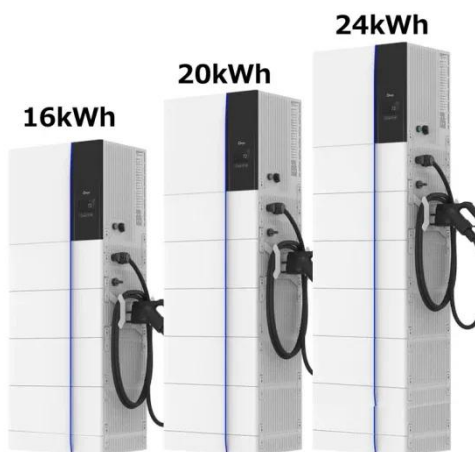

Cabinet combines power supply units and battery storage into a compact, weatherproof outdoor enclosure. Designed for telecom base stations, off-grid systems, and ...

[Get Price](#)

Mission Critical Outdoor Telecom Cabinets , nVent SCHROFF

By prioritizing mechanical security, nVent Schroff's outdoor cabinets provide a secure environment for critical infrastructure components, such as communication equipment, power supplies, and backup ...

[Get Price](#)

Products - Outdoor Base Station Cabinets & Energy Storage Systems

Explore Huijue's complete product portfolio, including base station energy cabinets, outdoor base station cabinets, battery enclosures, and cabinet energy storage systems. Designed for telecom, ...

[Get Price](#)