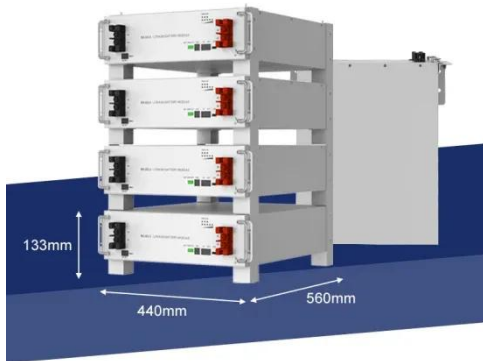

Quick Detail: 1. Input Voltage: AC90-264V 50-60HZ 2. Output Rate Power: 360W 3. Waterproof grade: IP67 (both indoor & outdoor use) 4. Natural air-cooled 5. 3 Years' Warranty 6. CE, ...

[Get Price](#)

Open Frame Power Supply 360W Series

Wide range AC 100V-240V 50/60Hz Input / 12Vdc 30A 360W Output Open Frame Switch Mode Power Supply single range AC input 100% full-load burn in testing Use CEM-1 high quality ...

[Get Price](#)

Factory Direct DC 48V 7.5A 360W IP68 Waterproof Power Supply

DC 48V 7.5A 360W IP68 Rated Waterproof Power Supply , Factory Direct Supplier - Buy high-quality, reliable waterproof power supplies direct from the manufacturer.

[Get Price](#)