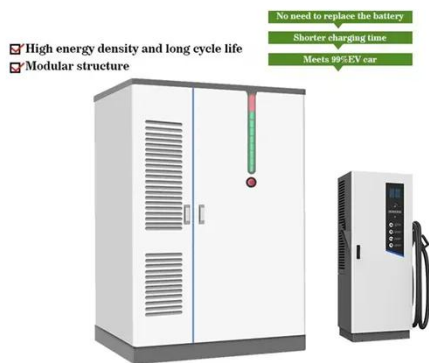

Station pairs professional performance with user-friendly design, making it the perfect solution for both business and home users.

[Get Price](#)

KuWiFi WiFi 6 Wireless AP Router WiFi Extender Signal Booster Outdoor

?Outdoor Access Point Designed for Outdoor?5G outdoor wifi extender long range equipped with IP67 waterproof housing, it can work in rain, snow, wind, thunder and other bad ...

[Get Price](#)

Contact Us

For catalog requests, pricing, or partnerships, please visit:
<https://www.cannabiswow.es>