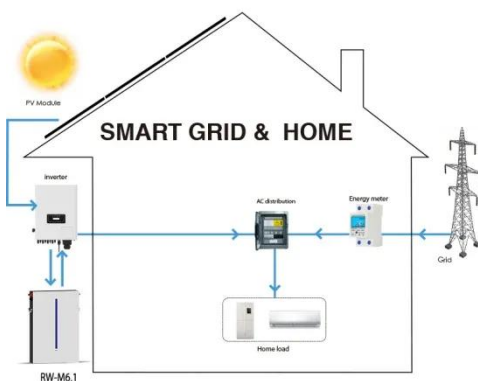

Off-grid bess cabinet dc power supply for hungarian drone stations

BESS Commerical Energy Storage Cabinet System , AZE

By seamlessly integrating leading brands hybrid inverters into the IP55-protected battery cabinet, a compact, easy-to-install, and high-performance turnkey energy storage system is achieved. This ...

[Get Price](#)

Commercial and Industrial Energy Storage Cabinet BESS , Anern

All-in-One Design: Compact, pre-assembled solution for easy deployment and reduced installation time. High Scalability: Modular architecture allows for flexible capacity expansion. Robust Protection: IP54 ...

[Get Price](#)

HUNGARIAN ENERGY STORAGE CABINET MANUFACTURER

We have extensive manufacturing experience covering services such as battery enclosures, grid energy storage systems, server cabinets and other sheet metal enclosure OEM services..

[Get Price](#)