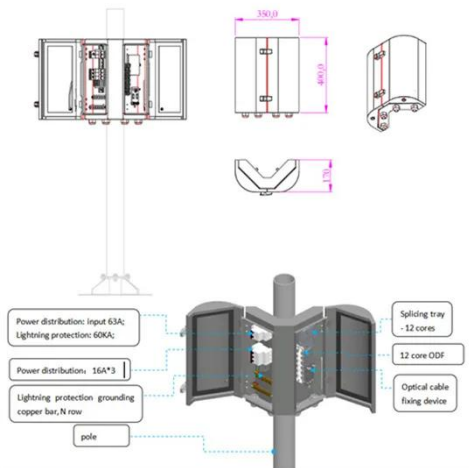

Outdoor Integrated Energy Storage Cabinet

Our innovative modular design caters to diverse application needs, offering eco-friendly, high-yield solutions. Our mission: to green every watt of electricity generation and maximize every watt's value, ...

[Get Price](#)

Best Cruise Package Deals & Discounts , NCL

Find the best cruise deals. Explore Norwegian Cruise Line's limited-time