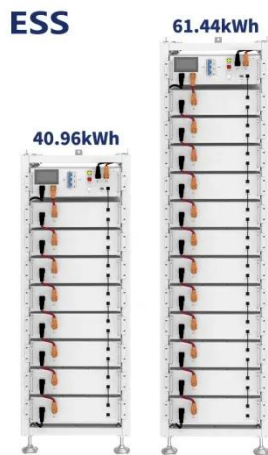

and industrial applications, this all-in-one outdoor solution integrates lithium iron phosphate batteries, modular PCS, intelligent EMS/BMS, and ...

[Get Price](#)

NORWEGIAN OUTDOOR ENERGY STORAGE CABINET ...

It uses lithium iron phosphate battery, with 3000+ cell cycles, and the electronic components can be used for about 5000 hours. Using HyperFlash black technology, it can be fully charged in 1.5 hours ...

[Get Price](#)