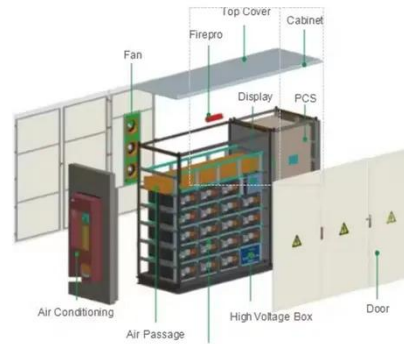

[Get Price](#)

Cabinet Systems

Pacific Power Source's Integrated Cabinet System transforms our AC Power Sources, Loads, and Grid Simulators into a complete turnkey system. Designed, assembled, and tested for performance,

...

[Get Price](#)

DeltaV CTO Server and Network Cabinets

The DeltaVTM Configure-To-Order (CTO) Server and Network Cabinets provide an off-the-shelf solution for faster project execution and reduced installation costs. CTO Server and Network Cabinets are ...

[Get Price](#)

Northwest Power Communications

Custom chassis populated with six standard PB1004PFC power supplies. Includes customized AC and DC power distribution panel. OPERATING TEMP. This universal AC input power supply has active ...