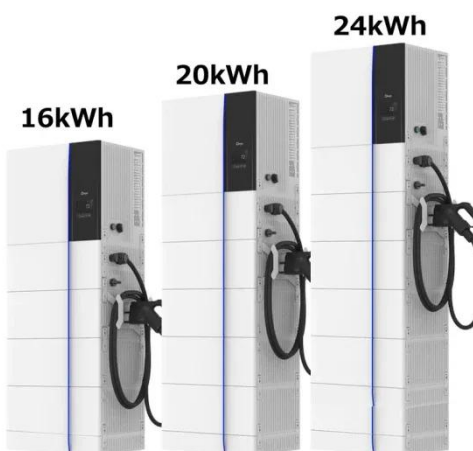

New energy range extender battery cabinet capacity

New Energy Range Extender Battery Cabinet Solution

When attached to Gain, the external device charges the bike's main internal battery, which has a current capacity of 248W / h, and adds an additional 208W / h to the Ebikemotion X35

[Get Price](#)

Where to buy new energy range extender battery cabinet

This range extender pairs with your existing 375Wh or 500Wh main battery to produce a whopping 615 to 740 total watt hours of energy. Please note: The EnergyPak Plus requires a V7.3 Firmware

...

[Get Price](#)

new energy and range extender battery cabinets , etrailer

Shop confidently for your next new energy and range extender battery cabinets knowing that our selection is curated to align perfectly with your needs.

[Get Price](#)