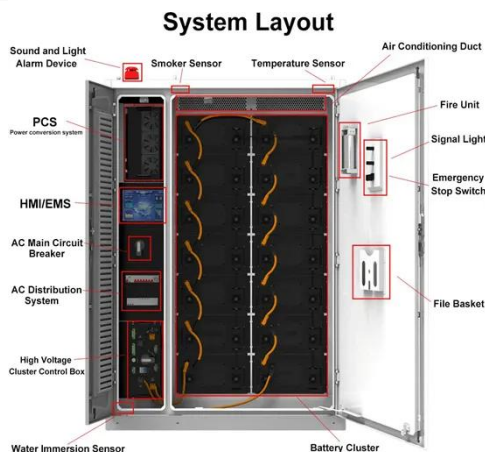

[Get Price](#)

261kWh Liquid Cooling Energy Storage System , Wenergy

The 261kWh liquid-cooled BESS is an advanced outdoor energy storage cabinet designed for commercial and industrial applications. Featuring a high-efficiency liquid cooling system, it ensures ...

[Get Price](#)

836kWh Liquid Cooled Battery Storage Cabinet (eFLEX BESS)

AceOn's eFlex 836kWh Liquid-Cooling ESS offers a breakthrough in cost efficiency. Thanks to its high energy density design, eFlex maximizes the energy stored per unit of space, drastically reducing ...