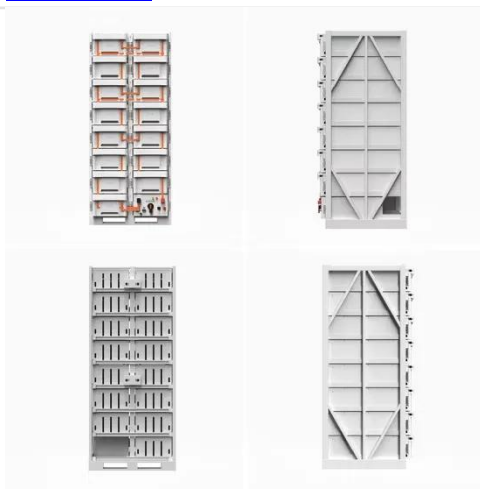

New communication box for sale in energy storage power station

---

New Tech Chinese Manufacturer Communication Base ...

The one-stop energy storage system for communication base stations is specially designed for base station energy storage.

[Get Price](#)

Energy Storage Power Station Communication ...

Maisvch delivers advanced communication infrastructure for energy storage power stations, creating unified connectivity between critical operational components.

[Get Price](#)

Communication container station

Huijue Group Communication Container Station: It is a large outdoor base station with large capacity and modular design.

[Get Price](#)

Communication Base Station