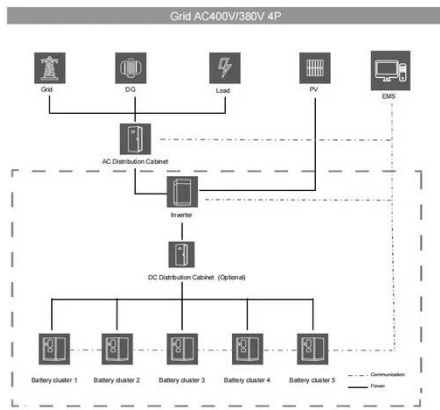

The Inverter Manager and the I/O Box can be installed in the MV Station as an option and can control the output of the inverters. Up to 42 inverters can be connected to one Inverter Manager.

[Get Price](#)

Contact Us

For catalog requests, pricing, or partnerships, please visit:
<https://www.cannabiswow.es>