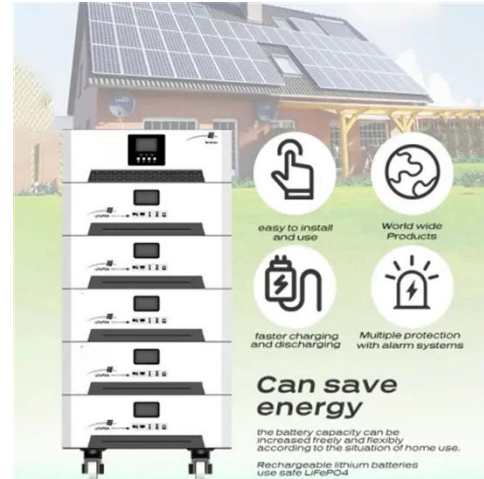

multiple compartments. They are windproof, rainproof, sunproof, waterproof, and weatherproof for various applications.

[Get Price](#)

Outdoor Telecom Cabinet

Discover outdoor telecommunication cabinets with IP55/IP65 ratings, aluminum or steel construction, and cooling systems for telecom pedestals--ideal for 5G, FTTH, and network applications.

[Get Price](#)

Contact Us

For catalog requests, pricing, or partnerships, please visit:
<https://www.cannabiswow.es>