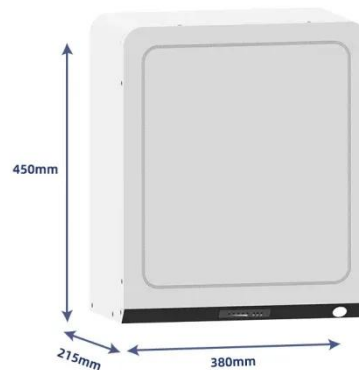

Powercon Corporation

Powercon's advanced Metal Clad Switchgear line is completely factory-built and wired. Each cubicle may contain the circuit breaker, bus bars, primary and secondary disconnecting devices, instrument ...

[Get Price](#)

Switchgear Manufacturer