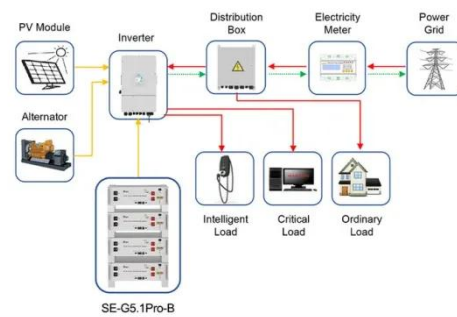

[Get Price](#)

Portable Power Box 60kWh Construction Site Use LiFePO4 Battery ...

Portable energy storage system supports independent off-grid operation, delivering continuous and stable power without a grid connection. Ideal for construction sites, outdoor events, remote locations, ...

[Get Price](#)

HUA POWER All-in-One BESS - 30kW/60kWh PV + Battery ESS Cabinet

Designed for commercial, industrial, and microgrid applications, it integrates a 30kW PCS with a 60kWh LiFePO4 battery bank to provide safe, efficient, and reliable power storage.