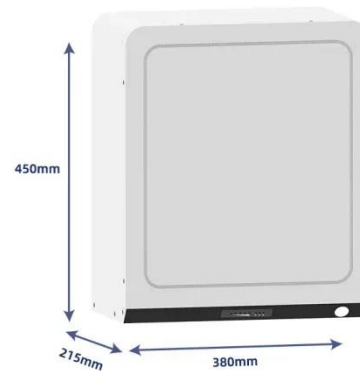

Majuro communication base station battery energy storage ...

Which battery is best for telecom base station backup power? Among various battery technologies, Lithium Iron Phosphate (LiFePO4) batteries stand out as the ideal choice for telecom base station ...

[Get Price](#)