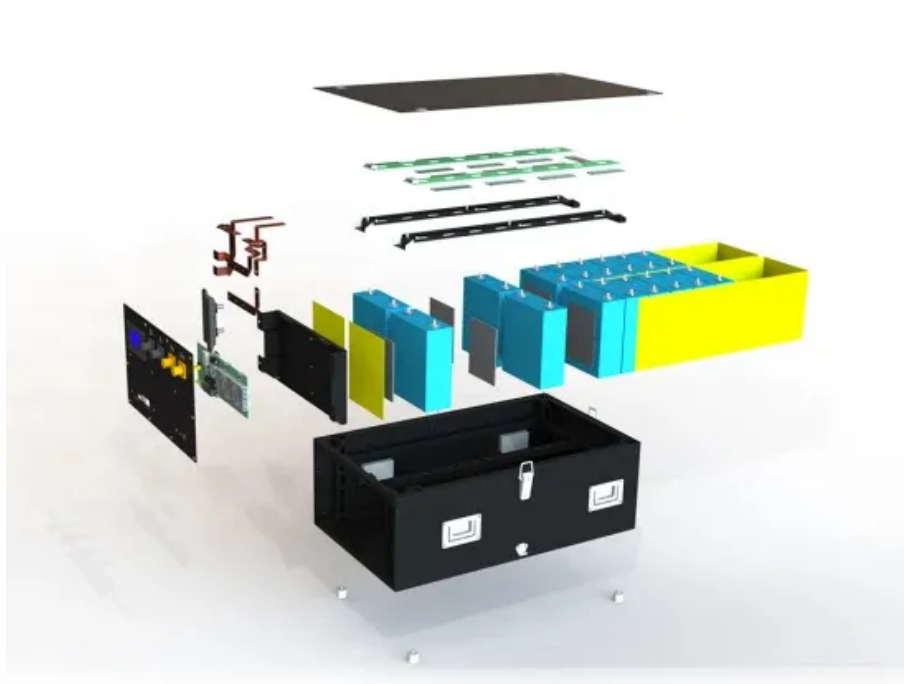

Maintenance Manual for 1000mm Deep Communication Cabinets

Maintenance Manual for 1000mm Deep Communication Cabinets

SECTION 271100

CUBE-iT Cabinet System is designed for use in computer and equipment room applications primarily as a storage solution for network cabling and switch equipment.

[Get Price](#)

Racks & Cabinets

Our unique cable and connectivity expertise is central to the design of this feature-rich Rack & Cabinet system, which offers ease of installation, easy MACs and high levels of scalability. There are data ...

[Get Price](#)

612xyyvz network server cabinet, width 600mm,depth 800 ...

connected by four corner to ensure the stability cable entry from the top cover and bottom panel removable side doors for easy installation and maintenance 4 pcs of M12 adjustable feet and 4 pcs of ...