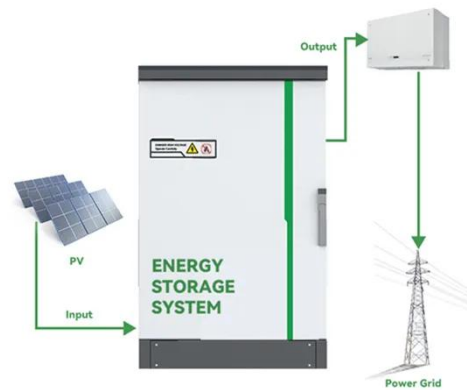

Mean Time Between Failures (MTBF) Calculator for Process

Calculate Mean Time Between Failures (MTBF) for process instrumentation using this detailed calculator. Improve maintenance planning, reliability, and system uptime with real-world ...

[Get Price](#)

612xyyvz network server cabinet, width 600mm,depth 800 ...

connected by four corner to ensure the stability cable entry from the top cover and bottom panel removable side doors for easy installation and maintenance 4 pcs of M12 adjustable feet and 4 pcs of ...

[Get Price](#)

Top 10 Essential Maintenance Metrics Every

This article explains 10 key maintenance metrics to boost uptime, reliability, and performance using CMMS and SAP PM.

[Get Price](#)