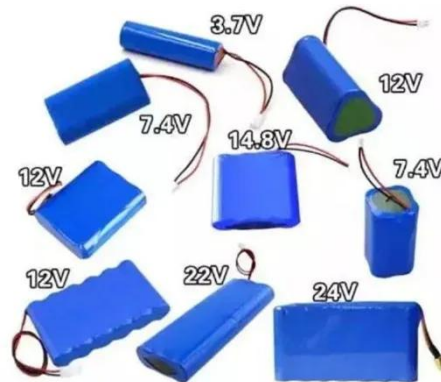

Longi Hi-Mo 7 585W Solar Panel

The LONGi LR5-72HGD-585M Monofacial Solar Panel 585W is designed to deliver high efficiency, exceptional durability, and outstanding energy yield. Using HPDC (High Performance Dual Cell) ...

[Get Price](#)

LonGi 585W Solar Panel (LR5-72HTH 585~600M) - TSolar

The LonGi 585W Solar Panel, part of the Hi-MO 6 Scientist series (Model: LR5-72HTH), offers outstanding performance with a power range from 585W to 600W. Engineered for optimal energy ...

[Get Price](#)

LONGi Solar LR5-72HGD-585M 585 Watt

The LONGi LR5-72HGD-585M is a high-power, bifacial glass-glass solar module built with n-type TOPCon cells and a nominal output of 585 Wp. It delivers 22.6% module efficiency (based on ...)

[Get Price](#)