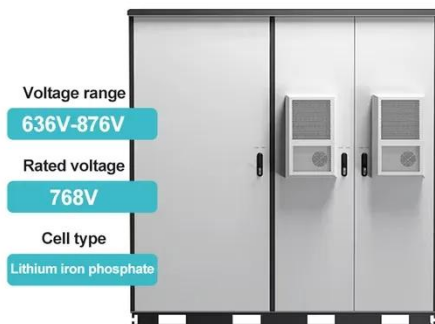

Lightning-protected lithium battery energy storage cabinet for mou

---

Choosing the Right Lithium-ion Battery Storage Cabinet and Energy

Explore high-quality outdoor battery enclosures tailored for today's energy challenges and build a system that's efficient, safe, and reliable.

[Get Price](#)

Industrial-Grade Lithium Ion Battery Storage Cabinets: Advanced ...

Discover our state-of-the-art lithium ion battery storage cabinets featuring advanced safety systems, intelligent battery management, and modular design for optimal energy storage solutions in industrial ...

[Get Price](#)

Lithium Ion Battery Storage Cabinet LBSC-A11 , Lithium Cabinet

Our Lithium Ion Battery Storage Cabinet LBSC-A11 is suitable for large-scale battery storage, EV charging stations, and energy storage facilities. It provides high-capacity containment with integrated ...