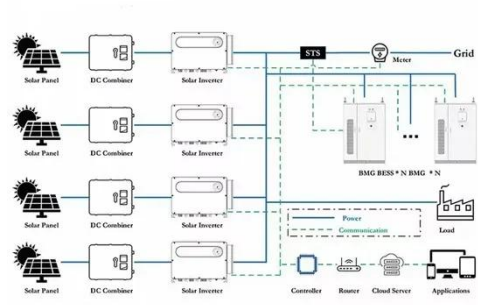

Manufacturer As a leader in China's energy storage sector, LondianESS combines R& D innovation with large-scale production capabilities: State-of-the-art facilities: ...

[Get Price](#)

CATL 90KW/266KWH All-in-one Outdoor Cabinet ...

90KW/266KWH All-in-one Fully integrated Outdoor Cabinet BESS ...

[Get Price](#)

Contact Us

For catalog requests, pricing, or partnerships, please visit:
<https://www.cannabiswow.es>