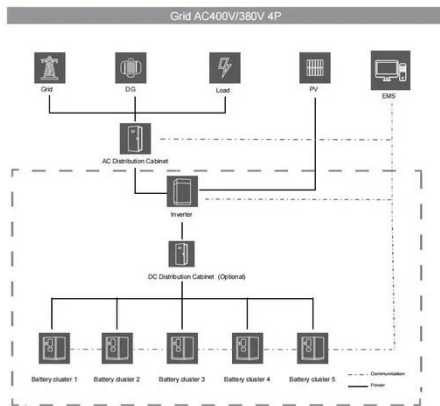

Large capacity outdoor telecom cabinet for mountainous areas 2020