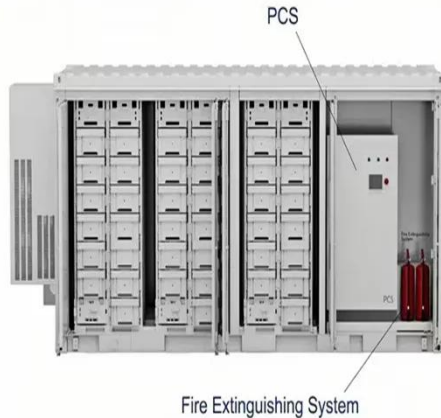

Kuwait charging pile data center cabinet 47U

HEAT DISSIPATION

Cold aisle containment,
making optimal refrigeration effect;

Kuwait charging pile data center cabinet 47U

47U Racks , 47U Server Cabinets , Server Room Environments

With internal depths from 600-1200mm, these 47U racks are designed to house standard 19inch rack mountable devices using slide rails, shelves or trays. Additional cabinet options cover lockable front ...

data center, and ...

[Get Price](#)

47U USpace 5210 Series Data Center Cabinet, 800w x 1200d

The split top cover design includes two brush cable entry strips that run from the front to the rear of the cabinet for cable management. The cabinet includes a smooth plastic base skid, for easy transport ...

[Get Price](#)

47U DataCenter Rack Cabinet Width 800 Depth 1200 and Height ...

47U 19" DataCenter Rack cabinet measuring 800 x 1200 x 2212 mm created and designed to house very specific servers and data storage of the highest priority and offer security in CPD or IDC rooms.