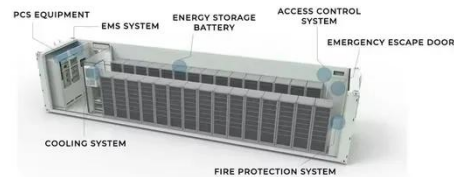

BREAKER WITH ENCLOSURE - Buildwell Depot

Be the first to know about new collections and exclusive offers.

[Get Price](#)