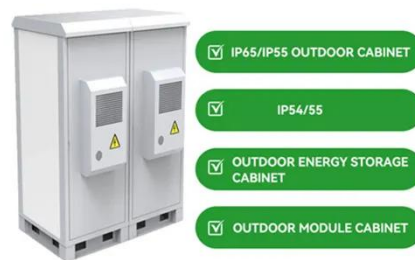

Koten safety breaker factory in Jakarta

Koten's main facility and head office is located at 439 Jui-Kuang Road., Taipei Taiwan and our Wholesaler's office is at 218 Lucban St., Pasay City Philippines. What is k-63n breaker? K-63N is an ...