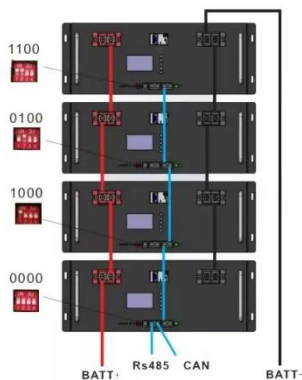

Kathmandu Solar Base Station Case Film

Nepal Kathmandu Solar Project

Discover Nepal Kathmandu Solar Project, providing innovative and sustainable energy solutions. Learn how we are transforming communities with reliable, clean solar power and supporting a greener future.

[Get Price](#)

Kathmandu Guest House Goes Solar With Gham Power

As Nepal moves toward a cleaner and greener future, our solar journey with Kathmandu Guest House (KGH) shines as a true example of resilience, sustainability, and collaboration.

[Get Price](#)

KATHMANDU BASED ENERGY STORAGE SPECIALIST

Based on solar energy storage cabinet system design This article will introduce in detail how to design an energy storage cabinet device, and focus on how to integrate key components such as PCS ...

[Get Price](#)