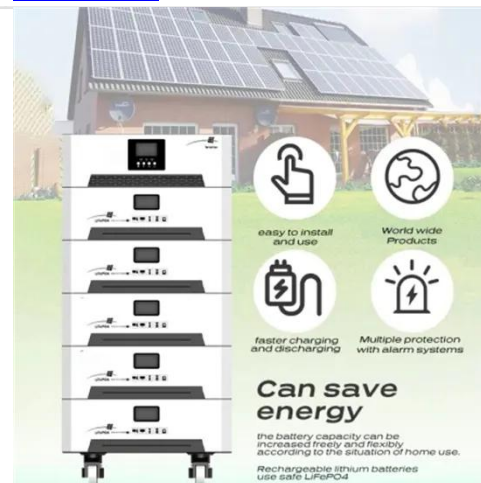

High Voltage Switch Cabinet Energy Storage Light: What It Means ...