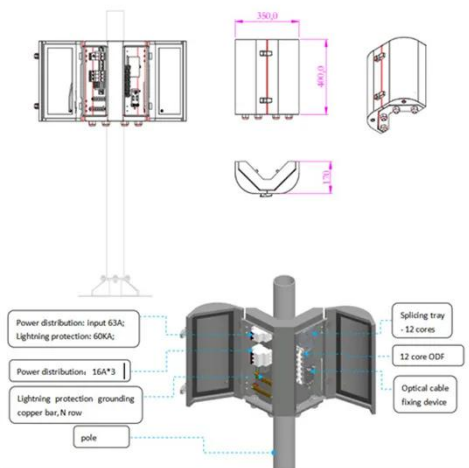

The one-stop energy storage system for communication base stations is specially designed for base station energy storage. Users can use the energy storage system to discharge during

[Get Price](#)

A Study on Energy Storage Configuration of 5G Communication Base

5G base station has high energy consumption. To guarantee the operational reliability, the base station generally has to be installed with batteries. The base s

[Get Price](#)

WHAT IS THE ENERGY CONSUMPTION OF 5G COMMUNICATION ...

Energy storage systems (ESS) are vital for communication base stations, providing backup power when the grid fails and ensuring that services remain available at all times.

[Get Price](#)

5g communication energy storage ESS base station