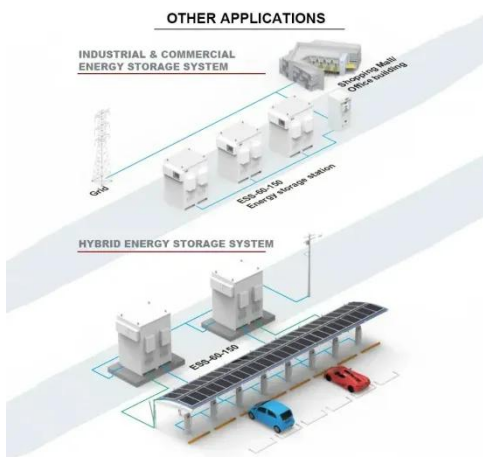

### The difference between grid connected cabinets and AC

The AC combiner box is mainly used in centralized solar power plants, usually located in the central position of the solar power plant, to connect multiple inverters in the plant to a common interface.

### Solar Integration: Inverters and Grid Services Basics

That inverter converts the power produced by the entire string to AC. Although cost-effective, this setup results in reduced power production on the string if any individual panel experiences issues, such as ...