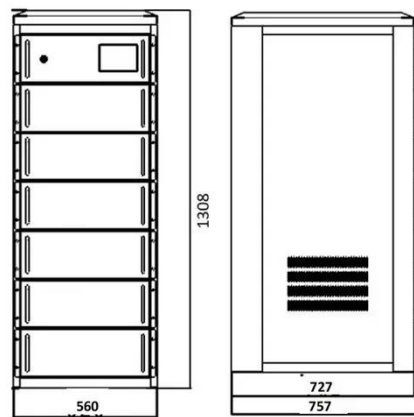

Amazon : New 8000W Pure Sine Wave Power Inverter 12V-72V ...

The High Efficiency Pure Sine Wave Power Inverter is a reliable solution for converting DC power to AC power. With high compatibility and intelligent features, it is perfect for various applications.