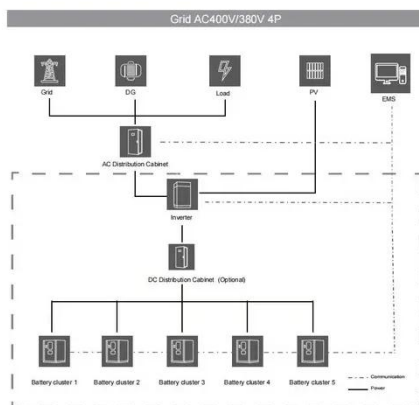

Inverter 12v to 72v universal

Inverter 12v to 72v universal

72V input inverter, 360VA industrial grade pure sine ...

Using the free to download 'Inverter Wizard' software, the user can ...

[Get Price](#)

12000W 10000W 8000W Power Pure Sine Wave Inverter 12V ...

Tax excluded, add at checkout if applicable
Color: 8000W Input Voltage: 96V 12V 24V 48V 60V

[Get Price](#)

NGL Series 72 VDC Nominal Input Pure Sine Wave DC-AC Inverters

Utilizing field proven technology, this family of Pure Sinewave DC-AC inverters can be customized for unique applications including: Applications. Compliance (by test or similarity) (1) May require ...