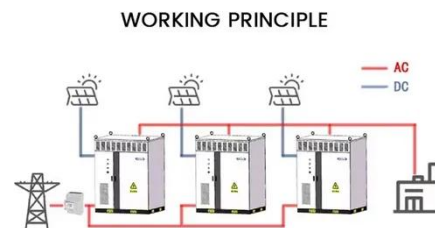

COMMUNICATION INTEGRATED CABINET

The wind-solar-diesel hybrid power supply system of the communication base station is composed of a wind turbine, a solar cell module, an integrated controller for hybrid energy management for ...

[Get Price](#)

INTEGRATED , English meaning

INTEGRATED definition: 1. with two or more things combined in order to become more effective: 2. consisting of different.... Learn more.

[Get Price](#)

Integrated Construction

All Rights Reserved.

[Get Price](#)

Telecom Base Station PV Power Generation System Solution

The communication base station installs solar panels outdoors, and adds MPPT solar controllers and other equipment in the computer room. The power generated by solar energy is used by the DC load ...

[Get Price](#)

Communication base station wind and solar hybrid site cabinet

The wind-solar-diesel hybrid power supply system of the communication base station is composed of a wind turbine, a solar cell module, an integrated controller for hybrid energy