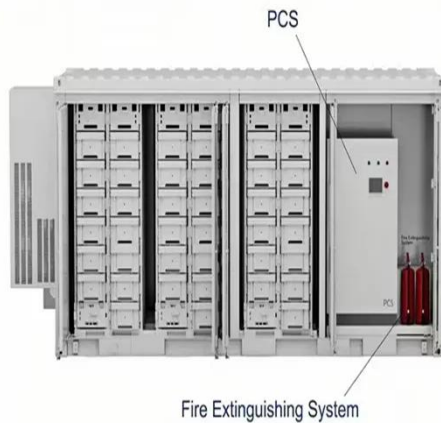

Ensure safety, efficiency, and durability.
Read our guide now!

[Get Price](#)

1. Télécharger le programme d'installation

Prise en main rapide du navigateur Chrome (Mac) 1. Télécharger le programme d'installation Suivant: 2. Définir des règles

[Get Price](#)

Contact Us

For catalog requests, pricing, or partnerships, please visit:
<https://www.cannabiswow.es>