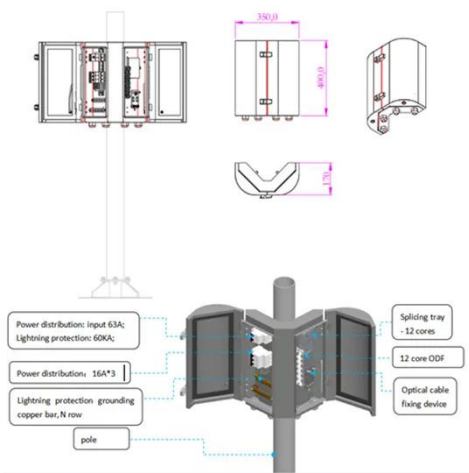

...

[Get Price](#)

Design BBU Baseband Unit and telecommunication , PDF

The document details the components and functions of a Baseband Unit (BBU) in telecommunications, emphasizing its crucial role in managing base station operations.

[Get Price](#)

H3C BBU5200 Baseband Unit-H3C

H3C BBU5200 is a baseband processing unit newly developed driven by mobile communication network development. It can be deployed in an edge equipment room and offers in-depth customization,

...

[Get Price](#)

5G BBU & RRU Installation and Operation Guide

Equipment Installation: Covers instructions and specifications for

installing and configuring 5G BBU and RRU hardware. Operations & Maintenance: Details operational procedures and maintenance ...

[Get Price](#)

BBU Installation: Key Details for Optimal Performance

A Battery Backup Unit (BBU) is a device that helps telecommunication companies continue delivering services seamlessly during power outages. In this case, we will look at a BBU's ...