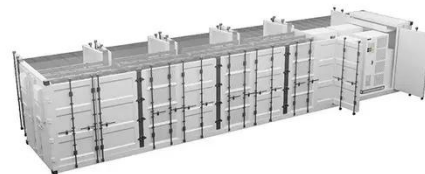

What Is a BESS Cabinet?

A BESS cabinet is an industrial enclosure that integrates battery energy storage and safety systems, and in many cases includes power conversion and control systems. FFD POWER. Energy Storage Cabinet: From Structure to Selection for Bankable Projects Guide - Expert in Electrical Safety Solutions. | Timelec For renewable system integrators, EPCs, and storage investors, a well-specified energy storage cabinet (also known as a battery cabinet or lithium cabinet) is essential. Full range of nVent ERICO grounding and bonding solutions for indoor and outdoor uses Full range of nVent HOFFMAN cooling and thermal management products. nVent engineering experts can support your system design, provide technical and configuration advice, and help you complete your grounding and bonding.

[Get Price](#)

BESS CABINET

What Is a BESS Cabinet? A BESS cabinet is an industrial enclosure that integrates battery energy storage and safety systems, and in many cases includes power conversion and control systems. It is ...

[Get Price](#)

nVent Solutions for Energy Storage

Within an energy storage system, space is critical for electrical cabinets and connections. Thanks to the innovative technology from nVent Solution you can reduce your footprint of your electrical cabinet.