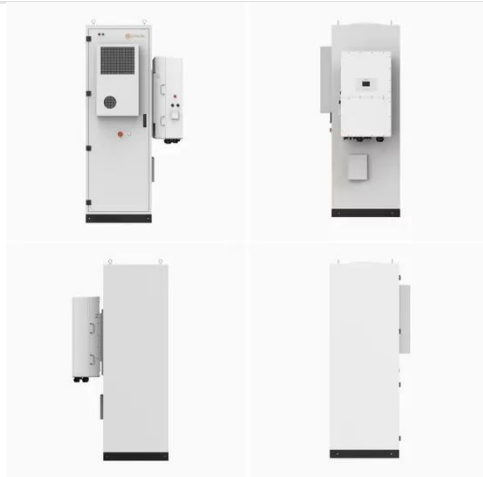

200kwh Outdoor Cabinet BESS Hybrid Inverter Ready for Grid

Rosen Lithium Battery Energy Storage for commercial and industrial C& I use for factories or tender projects, mainly from 50kwh, 100kwh, 200kwh 250kwh etc with plug and play type to the Grid directly.

[Get Price](#)

200kwh 215kwh 250kw 300kw 400kwh 500kwh BESS Lifepo4

...

200kwh 215kwh 250kw 300kw 400kwh 500kwh BESS Lifepo4 Lithium Battery Energy Storage Cabinet System for Industry and Commercial

[Get Price](#)

800V 200KWH high voltage lithium ion battery BESS

Within our high-voltage ESS battery