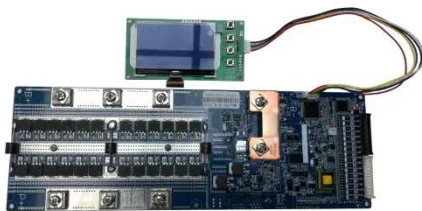

Kabinet energi komunikasi luar ruangan

HJ-SG-D02 Maksimum 24KW (-48V) Highjoule HJ-Kabinet Energi Komunikasi Luar Ruangan SG-D02 merupakan sistem terpadu untuk komunikasi jaringan, daya stasiun pangkalan, dan operasi lokasi area ...

[Get Price](#)

Contact Us