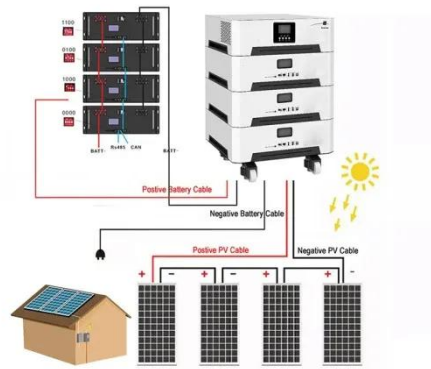

Contact Us

For catalog requests, pricing, or partnerships, please visit:
<https://www.cannabiswow.es>