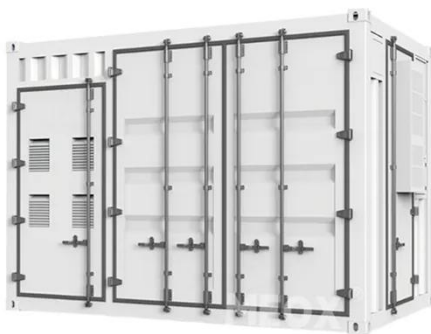

Simplified Photovoltaic + Home Storage Integrated Machine

integrated system, which incorporates photovoltaic modules, photovoltaic-storage inverters, energy storage lithium batteries, and an energy management system. It enables real-time monitoring of ...