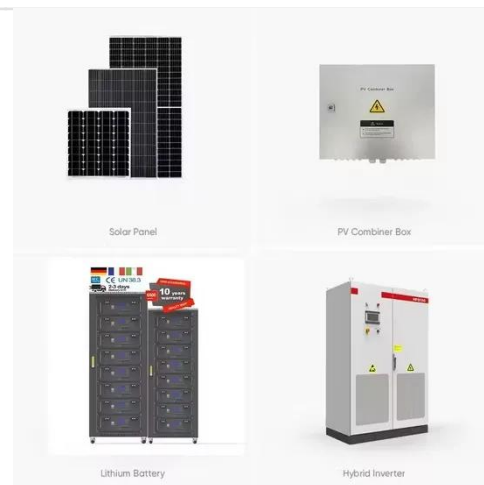

Energy Storage Equipment, Energy storage solutions, Lithium battery

Huijue Group's Home Energy Storage Solution integrates advanced lithium battery technology with solar systems. Ranging from 5kWh to 20kWh, it caters to households of varying sizes.

[Get Price](#)

Contact Us

For catalog requests, pricing, or partnerships, please visit: