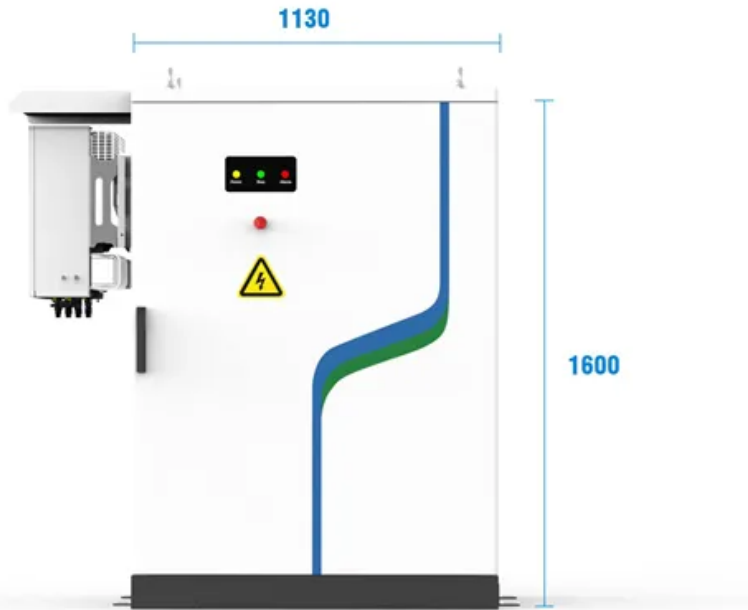

Huawei outdoor power adapter

**PV / DG
Application**

**APP Intelligent
Control**

**Multi-Unit Parallel
Expansion**

**98.8% Max.
Efficiency**

Huawei outdoor power adapter

FusionPower9000 Huawei Outdoor PowerPOD User Manual