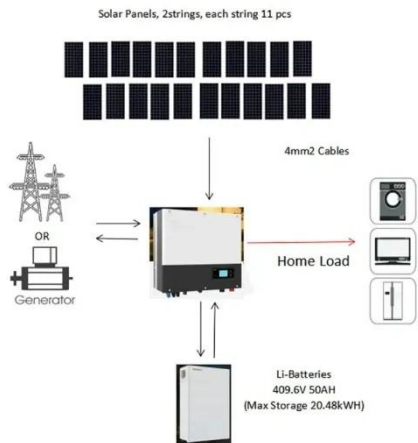

Fastener

Our patented Mini Clip has a solid grip on PV panels.

[Get Price](#)

How to connect multiple C

As a C-Purlin Solar Structure supplier, I often receive inquiries about how to connect multiple C-Purlins in a C-Purlin Solar Structure. This process is crucial for ensuring the stability and durability of the ...

[Get Price](#)