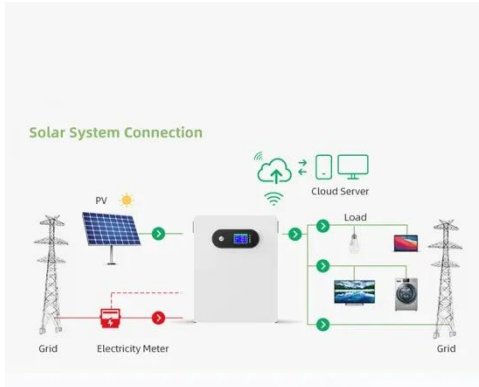

How to connect photovoltaic panel purlins quickly

Photovoltaic Panels and Purlin Connection Method: The Backbone of ...

Let's face it - most people get starry-eyed about photovoltaic panels' efficiency ratings while completely ignoring their purlin connection method. It's like buying a Ferrari but using bicycle tires.

[Get Price](#)

Photovoltaic panels and purlins fixed connection diagram

Solar panel wiring, commonly referred to as stringing, involves the connection of multiple solar panels to consolidate their output and integrate it into a home's electrical system or a battery