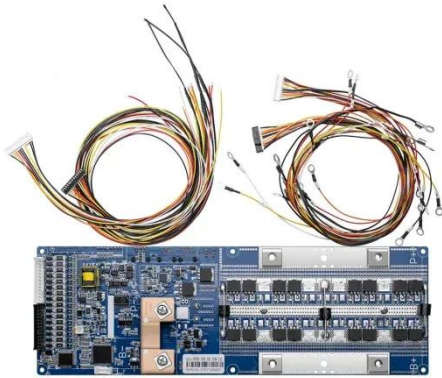

Costco Smart Pv Ess Integrated Cabinet 20kw For Sale Delivery Near ...

Get Costco Smart Pv Ess Integrated Cabinet 20kw For Sale products you love delivered to you in as fast as 1 hour with Costco Same-Day same-day delivery or curbside pickup. Start shopping online now ...

[Get Price](#)

Wall-Mounted vs. Cabinet ESS: How to Choose , Hicorenergy

Whether you're installing a home solar setup or managing an industrial facility, understanding the difference between wall-mounted ESS units and cabinet-style systems can save time, money, and ...

[Get Price](#)

ESS-GRID Cabinet Brochure EN-250401

The ESS-GRID Cabinet series are outdoor battery cabinets for small-scale commercial and industrial energy storage, with four diferent capacity options based on diferent cell compositions, 200kWh, ...

[Get Price](#)

Outdoor cabinet type energy