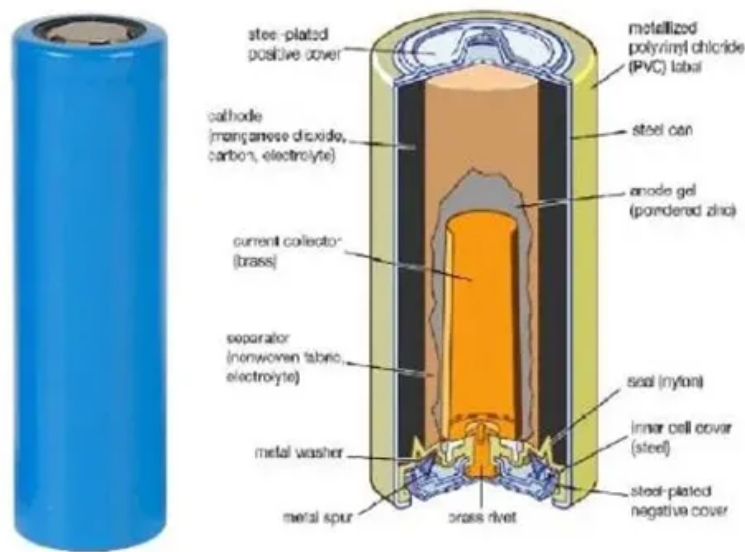

How much power does a 5G base station consume in watts

How much power does a 5G base station consume in watts

5G base stations use a lot more energy than 4G base stations: MTN

A typical 5G base station consumes up to twice or more the power of a 4G base station, writes MTN Consulting Chief Analyst Matt Walker in a new report entitled " Operators facing power ...

[Get Price](#)

5G home base station power consumption

Although the absolute value of the power consumption of 5G base stations is increasing, their energy efficiency ratio is much lower than that of 4G stations. In other words, with the same ...