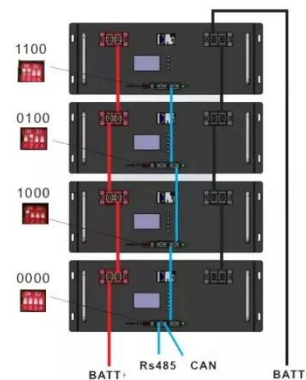

How Many Watts of Solar Do I Need for an RV? - UDPOWER

Not sure how many solar watts your RV needs? Use a simple Wh/day + Peak Sun