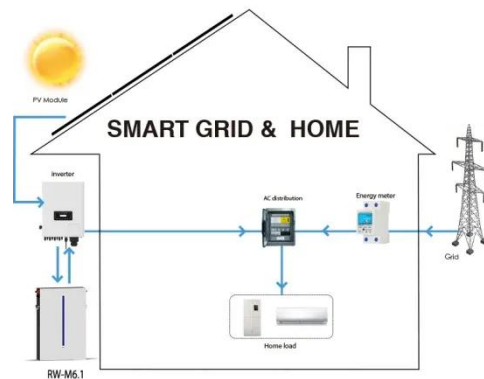

Solar Power per Square Meter Calculator

Solar Panel Output Calculator
Solar Panels Kwh Calculator
Solar Panel Area Per Kw
Wattage is the output of solar panel that is calculated by multiplying the volts by amps. Here, the amount of the force of the electricity is represented by volts. The aggregate amount of energy used is expressed in amps (amperes). Output ratings on most solar panels range between 250 watts to 400 watts. See more on energy theory Solar Earth Inc