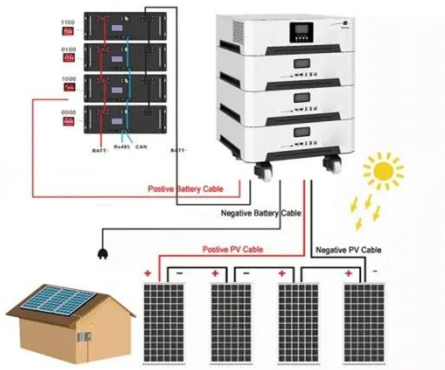

How long is the 450 photovoltaic panel

**LPR Series 19'
Rack Mounted**

Overview

The physical size of a 450W solar panel typically falls between 79 inches to 85 inches in length and 39 inches to 41 inches in width, with a thickness of around 1. That's basically a 66×39 solar panel. But what is the wattage?

How long is the 450 photovoltaic panel

450 watt solar panel for sale , Buy online for home, boat and RV

A 450 watt solar panel often has 72/144 cells and it's closer to 77 × 39 inches in size. The exact dimensions of a solar panel depend on a model. Since commercial systems are large, the ...